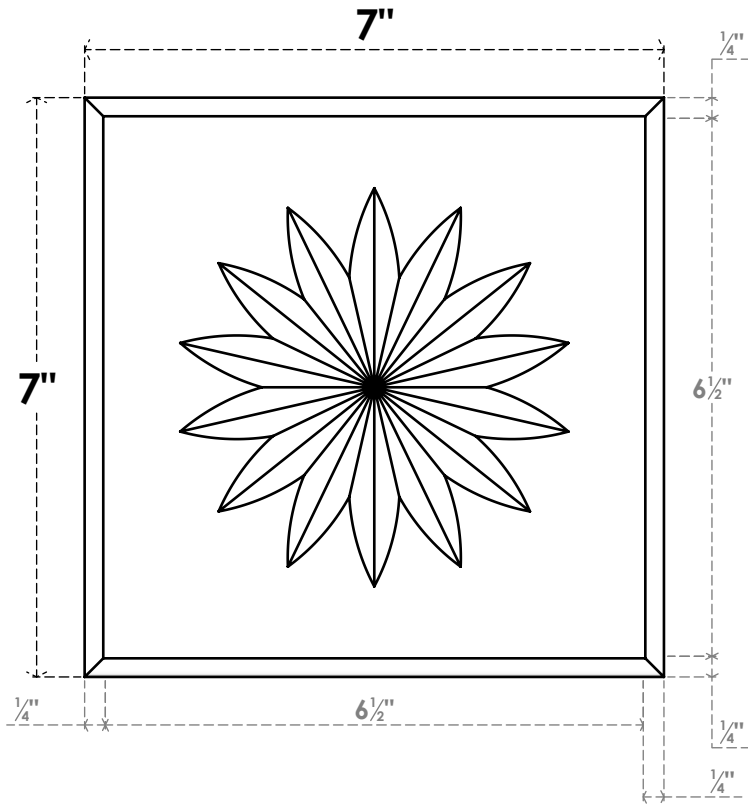

ROSP070X070X075SDG11

7"W X 7"H X 3/4"P STANDARD SEDGWICK FLOWER ROSETTE WITH ROUNDED EDGE, ARCHITECTURAL GRADE PVC

FRONT

SIDE

EKENA MILLWORK
2300 WEST MAIN ST.
CLARKSVILLE, TX 75426
TOLL FREE: 866-607-0453
WWW.EKENAMILLWORK.COM