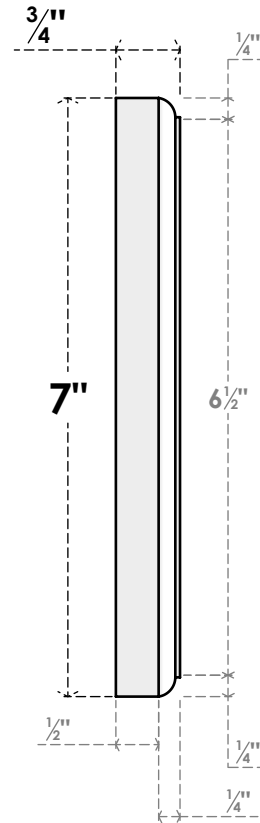

ROSP070X070X075SDG11

7"W X 7"H X 3/4"P STANDARD SEDGWICK FLOWER ROSETTE WITH ROUNDED EDGE, ARCHITECTURAL GRADE PVC

FRONT

SIDE

EKENA MILLWORK
2300 WEST MAIN ST.
CLARKSVILLE, TX 75426
TOLL FREE: 866-607-0453
WWW.EKENAMILLWORK.COM

NOTES

1. INSTALLATION TO BE COMPLETED IN ACCORDANCE WITH MANUFACTURER'S SPECIFICATIONS.
2. DRAWING MAY NOT BE TO SCALE
3. THIS DRAWING IS INTENDED FOR DESIGN AND PLANNING PURPOSES ONLY.
4. ALL INFORMATION CONTAINED HEREIN WAS CURRENT AT THE TIME OF DEVELOPMENT BUT MUST BE REVIEWED AND APPROVED BY THE PRODUCT MANUFACTURER TO BE CONSIDERED ACCURATE.
5. ARCHITECTURAL GRADE PVC PRODUCTS ARE MADE FROM EXPANDED CELLULAR PVC AND COME NATURALLY WHITE BUT MAY BE PAINTED